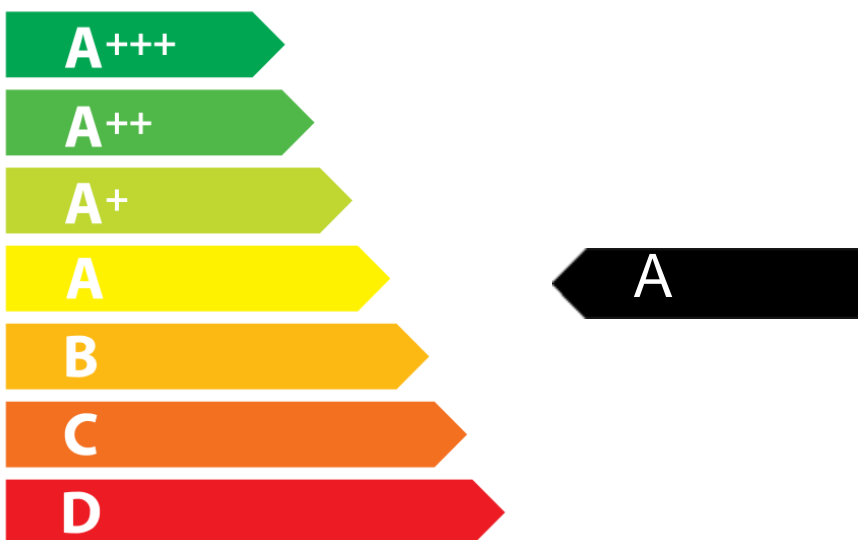

ENERGY

RANGEmaster
UNRIVALLED PERFORMANCE

ELISE 110

79 L

1.01 kWh/Cycle*

0.88 kWh/Cycle*

65/2014

ENERGY

RANGEmaster
UNRIVALLED PERFORMANCE

ELISE 110

79 L

0.83 kWh/Cycle*

65/2014

ENERG
енергия · ενέργεια

RANGEmaster
UNRIVALLED PERFORMANCE

ELISE 110