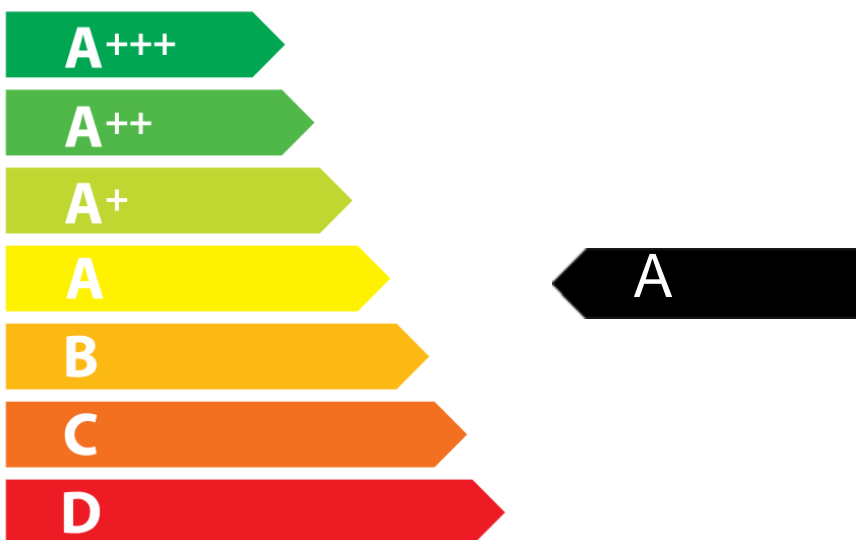

ENERGY

RANGemaster
UNRIVALLED PERFORMANCE

PROFESSIONAL DELUXE 90

79 L

1.01 kWh/Cycle*

0.88 kWh/Cycle*

65/2014

ENERGY

RANGemaster
UNRIVALLED PERFORMANCE

PROFESSIONAL DELUXE 90

67 L

0.79 kWh/Cycle*

65/2014

ENERG
енергия · ενεργεια

Y IJA
IE IA

RANGEmaster
UNRIVALLED PERFORMANCE