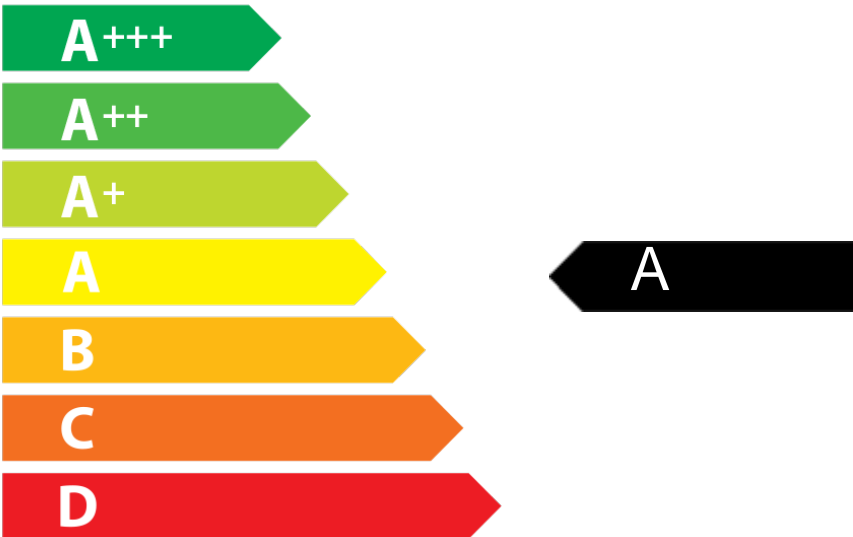

ENERG
енергия · ενέργεια

RANGEmaster
UNRIVALLED PERFORMANCE

RMB6010BL/SS

69 L

0.78 kWh/Cycle*

0.76 kWh/Cycle*

* cykls . portion . zyklus . ciclo . Tsükkel . ohjelma . ciklus . ciklas . cikls . cikls . cyclus . cykl . ciclu . program . cykel