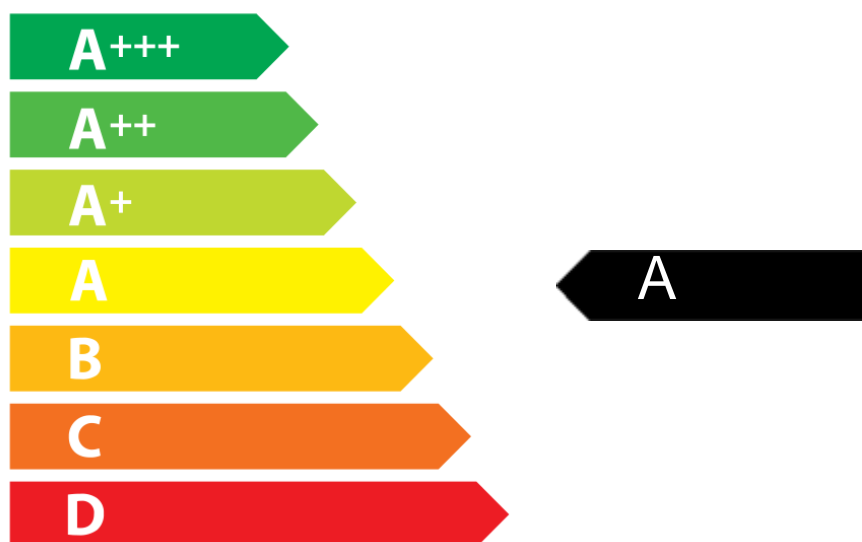

ENERGY

RANGEmaster
UNRIVALLED PERFORMANCE

RMB6010BL/SS

69 L

0.78 kWh/Cycle*

0.76 kWh/Cycle*

ENERG
енергия · ενέργεια

RANGEmaster
UNRIVALLED PERFORMANCE